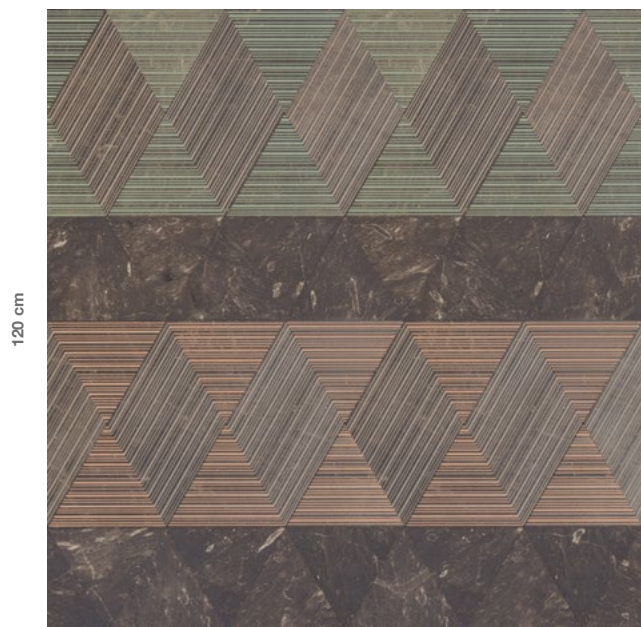

**Quarzi Carpet**  
**#rodolfodordoni**

120 cm

115.5 cm

QCF2\_C333558 - Fossil

33 B. Fern

35 Mocha

58 Terracotta

Prodotto fornito pre-fugato.  
Product supplied pre-grouted.