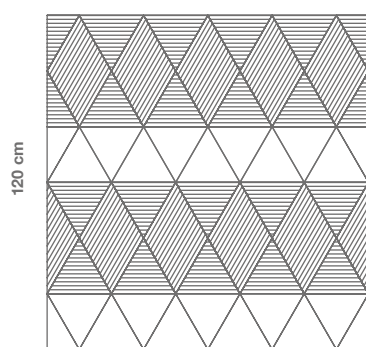

120 cm

115.5 cm