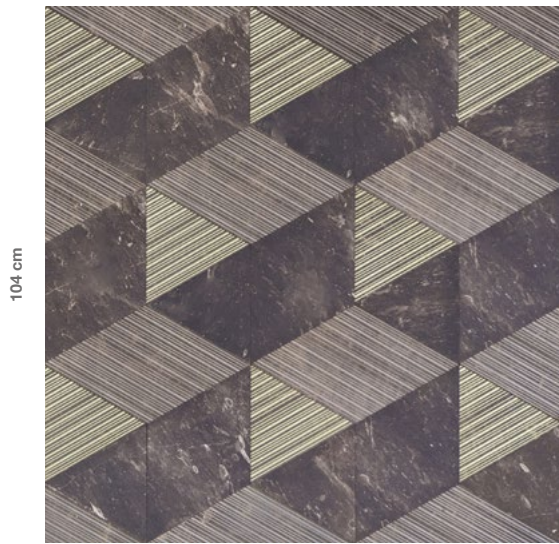

Quarzi Intrecci
#rodolfodordoni

100 cm

QIF2_C1435 - Fossil

Prodotto fornito pre-fugato.
Product supplied pre-grouted.

Consigliamo l'installazione a fuga zero.
We recommend a no joint laying.

Su richiesta è possibile personalizzare i colori.
On request it's possible to customize the colours.

Altre varianti colore sul sito.
Other version on website.